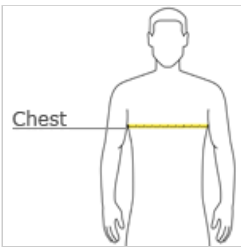

**CARE INSTRUCTIONS**

Machine wash cold with like colors. Do not use fabric softener. Do not bleach. Tumble dry low. Remove promptly. Cool iron if needed. Do not dry clean.

front

back

**HOW TO MEASURE**

**CHEST WIDTH**  
Measure under the arm and around the fullest part of the chest with arms down, keeping tape horizontal.

**SIZE CHART**

	XS	S	M	L	XL	2XL	3XL	4XL
Chest	32-34	35-37	38-40	41-43	44-46	47-49	50-53	54-57

**COLOR INFORMATION**

Black Heather  
PMS BLACK C

Dark Royal Heather  
PMS 2767C

Deep Navy Heather  
PMS 7547C

Light Grey Heather  
PMS NO MATCH