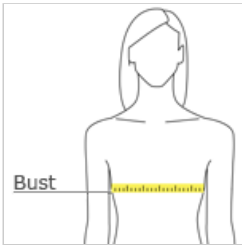

CARE INSTRUCTIONS

Machine wash cold with like colors. Do not use fabric softener. Do not bleach. Tumble dry low. Remove promptly. Cool iron if needed. Do not dry clean.

front

back

HOW TO MEASURE

BUST
Measure under the arm and around the fullest part of the bust with arms down, keeping tape horizontal.

SIZE CHART

	XS	S	M	L	XL	XXL	3XL	4XL
Size	2	4/6	8/10	12/14	16/18	20/22	24/26	28/30
Bust	32-34	35-36	37-38	39-41	42-44	45-47	48-51	52-55

COLOR INFORMATION

Black Heather
PMS BLACK C

Dark Royal Heather
PMS 2767C