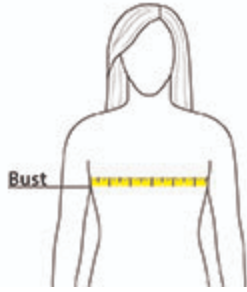

Product Measurements

	XS	S	M	L	XL	XXL	3XL	4XL	5XL	6XL
Body Length at Back	26	26 1/2	27	27 1/2	28	28 1/2	29	29 1/2	30	30 1/2
Bust	18 1/2	19 1/2	20 1/2	22	23 1/2	25	27	29	31	33
Sleeve Length	15 1/4	15 3/4	16 1/4	16 7/8	17 1/2	18 1/8	18 3/4	19 3/8	19 3/8	19 3/8

Body Length at Back: Measured from high point shoulder to finished hem at back.

Bust: Measured across the chest one inch below armhole when laid flat.

Sleeve Length: Start at center of neck and measure down shoulder, down sleeve to hem.

Size Chart

	XS	S	M	L	XL	XXL	3XL	4XL	5XL	6XL
Bust	32-34	35-36	37-38	39-41	42-44	45-47	48-51	52-55	56-59	60-63
Size	2	4/6	8/10	12/14	16/18	20/22	24/26	28/30	32/34	36/38

How To Measure

Bust

Measure under the arm and around the fullest part of the bust with arms down, keeping tape horizontal.