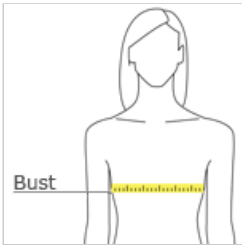

HOW TO MEASURE

BUST
Measure under the arm and around the fullest part of the bust with arms down, keeping tape horizontal.

SIZE CHART

	XS	S	M	L	XL	XXL	3XL	4XL
Size	2	4/6	8/10	12/14	16/18	20/22	24/26	28/30
Bust	32-34	35-36	37-38	39-41	42-44	45-47	48-51	52-55

COLOR INFORMATION