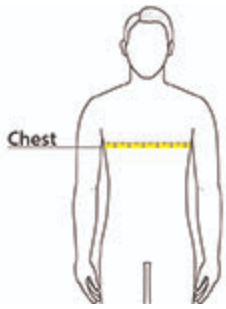

Product Measurements

	XS	S	M	L	XL	2XL	3XL	4XL	5XL	6XL	7XL	8XL	9XL	10XL
Body Length at Back	28	29	30	31	32	33	33 1/2	34	34 1/2	35	35 1/2	35 1/2	36	36
Chest	19 1/2	20 1/2	21 1/2	23 1/2	25 1/2	27 1/2	28 1/2	30	31 1/2	33	34 1/2	36	37 1/2	39
Sleeve Length from Center Back	19 1/4	20	20 3/4	21 1/2	22	22 1/2	23	23 1/2	24	24 1/2	24 1/2	24 1/2	25	25

Body Length at Back: Measured from high point shoulder to finished hem at back.

Chest: Measured across the chest one inch below armhole when laid flat.

Sleeve Length from Center Back: Measure from Center Back neck to shoulder point to sleeve hem.

Size Chart

	XS	S	M	L	XL	2XL	3XL	4XL	5XL	6XL	7XL	8XL	9XL	10XL
Chest	32-34	35-37	38-40	41-43	44-46	47-49	50-53	54-57	58-60	61-63	64-66	67-69	70-72	73-75

How To Measure

Chest

Measure under the arm and around the fullest part of the chest with arms down, keeping tape horizontal.