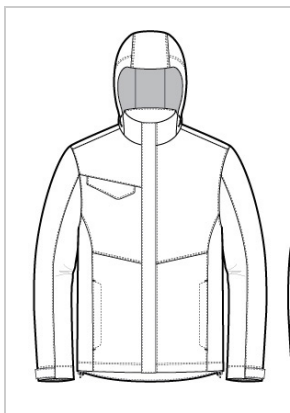

Sketches

front