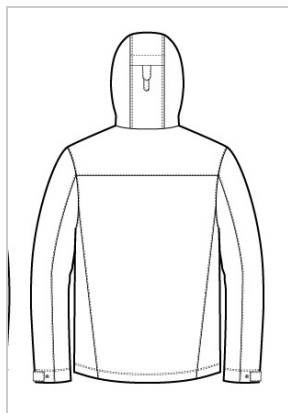

# Port Authority<sup>®</sup> Collective Outer Shell Jacket. J900

This sophisticated, breathable and waterproof shell is fully seam-sealed to fight the elements with a water-shedding durable water-repellent (DWR) finish.

- Weatherproof outer layer into which other **Collective** styles can be zipped and secured by snap attachments
- 100% polyester shell with DWR finish
- 100% polyester printed lining
- 8000MM fabric waterproof rating
- 3000G/M<sup>2</sup> fabric breathability rating
- Slightly longer length
- Attached, adjustable hood with locking drawcord
- Reverse coil zippers
- Interior chest pocket
- Chest pocket with hook and loop closure
- Full-length interior storm flap
- Full-length exterior storm flap with snap closure

## Sketches

front

back

- Adjustable snap cuffs
- Front zippered pockets
- Port Pocket™ for decoration access
- Adjustable locking drawcord at hem