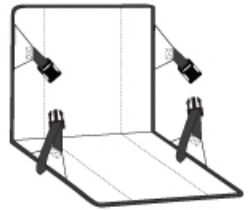

back

COLOR INFORMATION