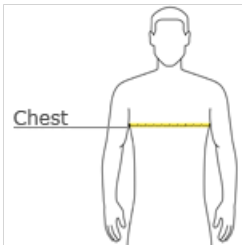

Gildan Softstyle® T-Shirt. 64000

- 4.5-ounce, 100% ring spun cotton
- 90/10 cotton/poly (Antique Cherry Red, Antique Heliconia, Antique Sapphire, and Sport Grey)
- 50/50 cotton/poly (Graphite Heather)
- 65/35 cotton/poly (Dark Heather, Heather Irish Green, Heather Military Green, Heather Navy, Heather Orange, Heather Purple, Heather Royal and Heather Red)
- 50/50 ring spun cotton/poly (Graphite Heather)
- Seamless double-needle 3/4" neck
- Taped neck and shoulders
- Tearaway label
- Modern classic fit tubular body/li>
- Double-needle sleeves and hem
- S-3XL only colors: Sand, Orange, Cherry Red, Cardinal Red, Azalea, Dark Chocolate, Light Blue, Kiwi, Military Green, Charcoal, Indigo Blue, Irish Green

front

back

HOW TO MEASURE

CHEST WIDTH

Measure under the arm and around the fullest part of the chest with arms down, keeping tape horizontal.

SIZE CHART

	S	S	M	M	L	L	XL	XL	2XL	3XL
Chest	34-36	34-36	38-40	38-40	42-44	42-44	46-48	46-48	50-52	54-56